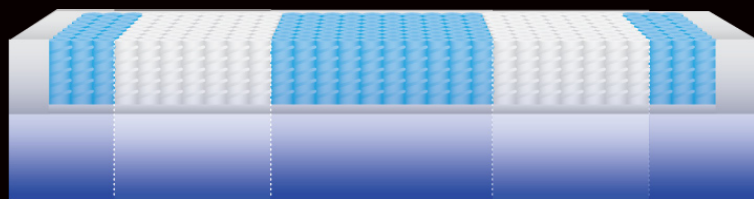

7

ECOTEX 7-Zone Conforma Touch Foam

The **7** in the 7 - 5 - 3 story is all about **comfort & contouring**.

The zoned foam **conforms to individual body shapes with 7 different regions of contouring support**, resulting in **individualized support & comfort**.

Built with **extra supports in the center third of the structure**, it allows the mattress to **maintain its form for longer**, allows you **greater support**, and helps you to **sleep more comfortably for longer**.

7 5 3
TECHNOLOGY

7 ZONES OF COMFORT

Conforms to your body for a luxurious feel

5 ZONES OF SUPPORT

Optimal spinal support and pressure relief

3 ZONES OF DURABILITY

Extra support where your body needs it