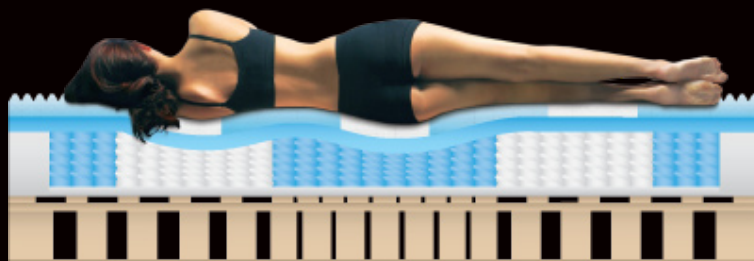

7

ECOTEX 7-Zone Conforma Touch Foam

The **7** in the 7 - 5 - 3 story is all about **comfort & contouring**.

The zoned foam **conforms to individual body shapes with 7 different regions of contouring support**, resulting in **individualized support & comfort**.

Its **foam-encased wireless edge** provides **33% more sleeping surface** because it allows you to **sleep right to the edge of the mattress**.

3

3-Zone Posturized Base

The **3** in the 7 - 5 - 3 story is all about **durability & support**.

Built with **extra supports in the center third of the structure**, it allows the mattress to **maintain its form for longer**, allows you **greater support**, and helps you to **sleep more comfortably for longer**.

7 5 3
TECHNOLOGY

7 ZONES OF COMFORT

Conforms to your body for a luxurious feel

5 ZONES OF SUPPORT

Optimal spinal support and pressure relief

3 ZONES OF DURABILITY

Extra support where your body needs it