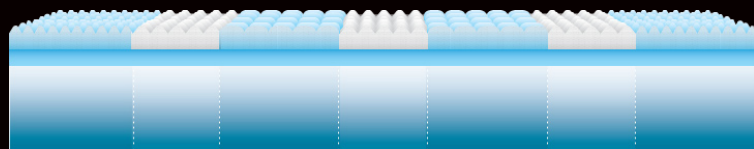

7 ZONES OF COMFORT

Conforms to your body for a luxurious feel